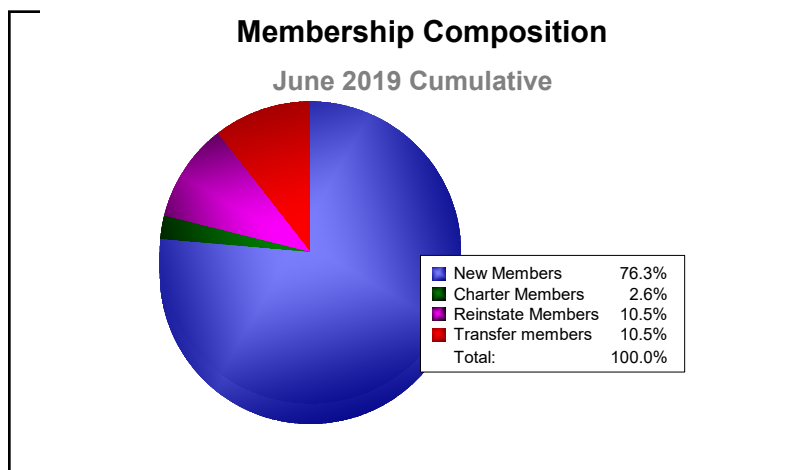

Year	New Clubs	Dropped Clubs	Gain/ Loss Clubs	New Members	Charter Members	Reinstate Members	Transfer Members	Total Member Added	Total Members Dropped	Gain/ Loss Members
2014-2015	1	-1	0	73	22	6	5	106	-121	-15
2015-2016	0	0	0	76	1	4	2	83	-75	8
2016-2017	0	-2	-2	79	1	1	1	82	-126	-44
2017-2018	1	-1	0	68	28	1	7	104	-84	20
2018-2019	0	-2	-2	29	1	4	4	38	-106	-68
Average	0	-1	-1	65	11	3	4	83	-102	-20

Year	New Clubs	Dropped Clubs	Gain/Loss Clubs	New Members	Charter Members	Reinstate Members	Transfer Members	Total Member Added	Total Members Dropped	Gain/Loss Members
2014-2015	0	0	0	53	0	13	6	72	-77	-5
2015-2016	0	0	0	47	1	3	4	55	-60	-5
2016-2017	0	0	0	35	0	3	0	38	-73	-35
2017-2018	0	0	0	48	0	4	4	56	-97	-41
2018-2019	0	0	0	31	0	3	2	36	-41	-5
Average	0	0	0	43	0	5	3	51	-70	-18