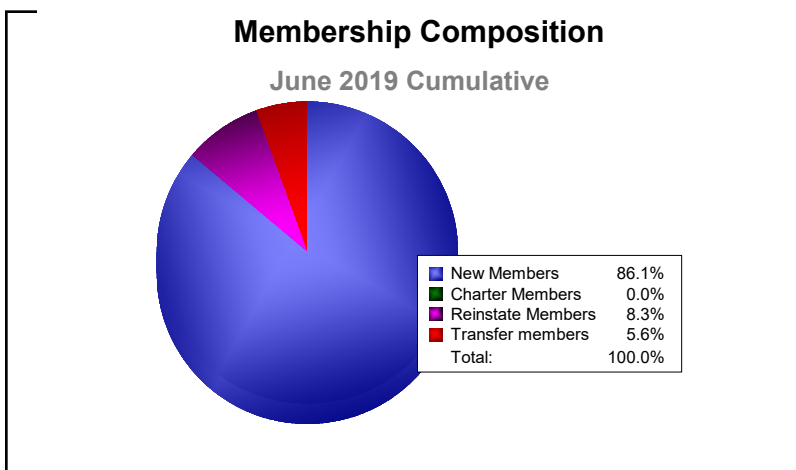

Year	New Clubs	Dropped Clubs	Gain/ Loss Clubs	New Members	Charter Members	Reinstate Members	Transfer Members	Total Member Added	Total Members Dropped	Gain/ Loss Members
2014-2015	1	-1	0	73	22	6	5	106	-121	-15
2015-2016	0	0	0	76	1	4	2	83	-75	8
2016-2017	0	-2	-2	79	1	1	1	82	-126	-44
2017-2018	1	-1	0	68	28	1	7	104	-84	20
2018-2019	0	-2	-2	29	1	4	4	38	-106	-68
Average	0	-1	-1	65	11	3	4	83	-102	-20

Year	New Clubs	Dropped Clubs	Gain/Loss Clubs	New Members	Charter Members	Reinstate Members	Transfer Members	Total Member Added	Total Members Dropped	Gain/Loss Members
2014-2015	0	0	0	53	0	13	6	72	-77	-5
2015-2016	0	0	0	47	1	3	4	55	-60	-5
2016-2017	0	0	0	35	0	3	0	38	-73	-35
2017-2018	0	0	0	48	0	4	4	56	-97	-41
2018-2019	0	0	0	31	0	3	2	36	-41	-5
Average	0	0	0	43	0	5	3	51	-70	-18