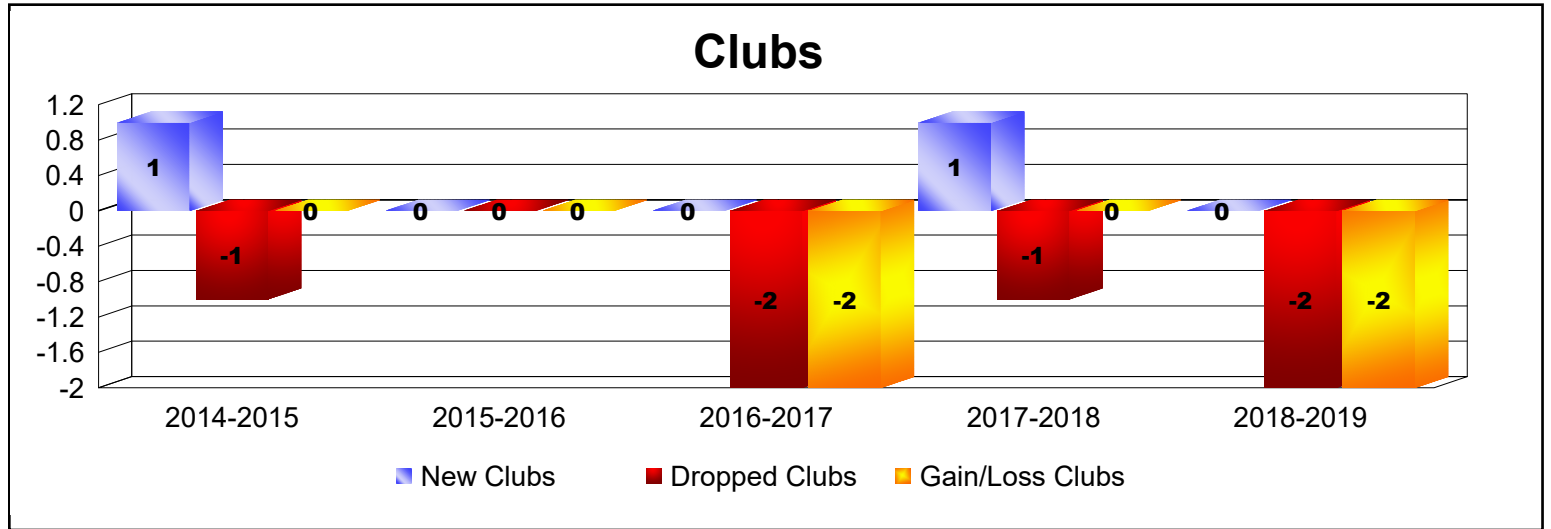

Year	New Clubs	Dropped Clubs	Gain/ Loss Clubs	New Members	Charter Members	Reinstate Members	Transfer Members	Total Member Added	Total Members Dropped	Gain/ Loss Members
2014-2015	1	-1	0	73	22	6	5	106	-121	-15
2015-2016	0	0	0	76	1	4	2	83	-75	8
2016-2017	0	-2	-2	79	1	1	1	82	-126	-44
2017-2018	1	-1	0	68	28	1	7	104	-84	20
2018-2019	0	-2	-2	29	1	4	4	38	-106	-68
Average	0	-1	-1	65	11	3	4	83	-102	-20

Year	New Clubs	Dropped Clubs	Gain/Loss Clubs	New Members	Charter Members	Reinstate Members	Transfer Members	Total Member Added	Total Members Dropped	Gain/Loss Members
2014-2015	0	0	0	53	0	13	6	72	-77	-5
2015-2016	0	0	0	47	1	3	4	55	-60	-5
2016-2017	0	0	0	35	0	3	0	38	-73	-35
2017-2018	0	0	0	48	0	4	4	56	-97	-41
2018-2019	0	0	0	31	0	3	2	36	-41	-5
Average	0	0	0	43	0	5	3	51	-70	-18

Year	New Clubs	Dropped Clubs	Gain/ Loss Clubs	New Members	Charter Members	Reinstate Members	Transfer Members	Total Member Added	Total Members Dropped	Gain/ Loss Members
2014-2015	0	0	0	32	0	2	2	36	-37	-1
2015-2016	0	0	0	35	0	2	1	38	-46	-8
2016-2017	0	0	0	45	0	3	3	51	-66	-15
2017-2018	0	0	0	53	0	5	2	60	-73	-13
2018-2019	0	0	0	47	0	2	1	50	-45	5
Average	0	0	0	42	0	3	2	47	-53	-6