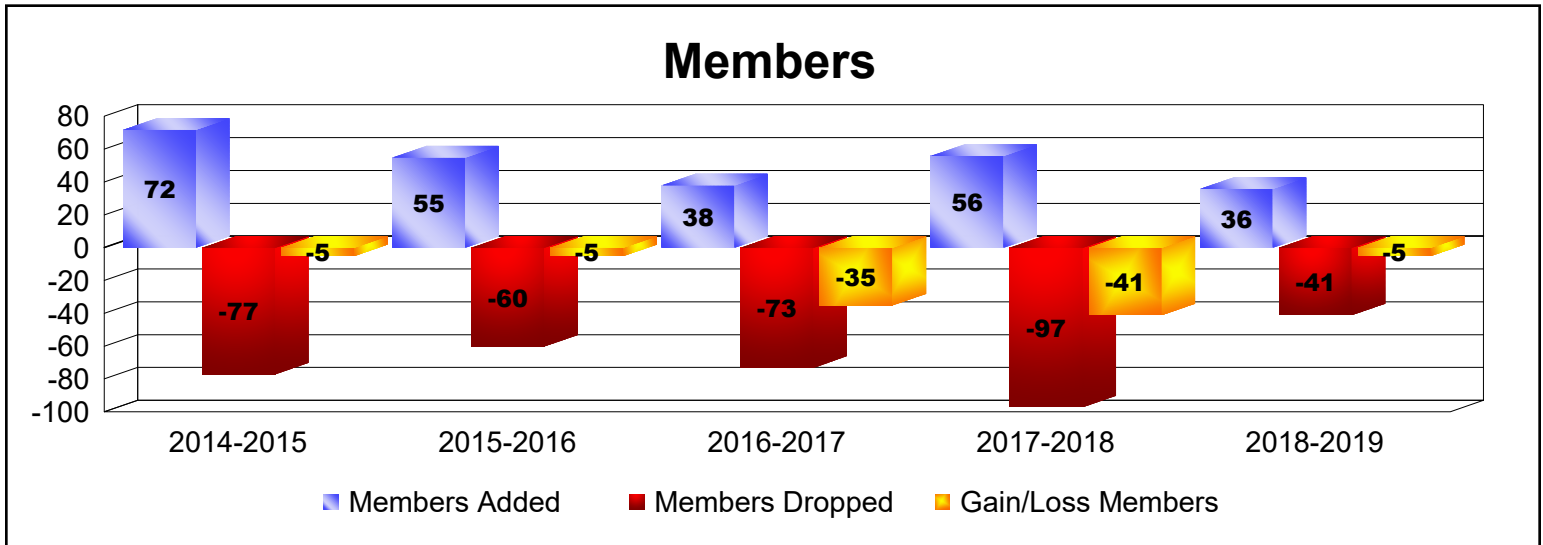

Year	New Clubs	Dropped Clubs	Gain/ Loss Clubs	New Members	Charter Members	Reinstate Members	Transfer Members	Total Member Added	Total Members Dropped	Gain/ Loss Members
2014-2015	1	-1	0	73	22	6	5	106	-121	-15
2015-2016	0	0	0	76	1	4	2	83	-75	8
2016-2017	0	-2	-2	79	1	1	1	82	-126	-44
2017-2018	1	-1	0	68	28	1	7	104	-84	20
2018-2019	0	-2	-2	29	1	4	4	38	-106	-68
Average	0	-1	-1	65	11	3	4	83	-102	-20

Year	New Clubs	Dropped Clubs	Gain/Loss Clubs	New Members	Charter Members	Reinstate Members	Transfer Members	Total Member Added	Total Members Dropped	Gain/Loss Members
2014-2015	0	0	0	53	0	13	6	72	-77	-5
2015-2016	0	0	0	47	1	3	4	55	-60	-5
2016-2017	0	0	0	35	0	3	0	38	-73	-35
2017-2018	0	0	0	48	0	4	4	56	-97	-41
2018-2019	0	0	0	31	0	3	2	36	-41	-5
Average	0	0	0	43	0	5	3	51	-70	-18

Year	New Clubs	Dropped Clubs	Gain/ Loss Clubs	New Members	Charter Members	Reinstate Members	Transfer Members	Total Member Added	Total Members Dropped	Gain/ Loss Members
2014-2015	0	0	0	32	0	2	2	36	-37	-1
2015-2016	0	0	0	35	0	2	1	38	-46	-8
2016-2017	0	0	0	45	0	3	3	51	-66	-15
2017-2018	0	0	0	53	0	5	2	60	-73	-13
2018-2019	0	0	0	47	0	2	1	50	-45	5
Average	0	0	0	42	0	3	2	47	-53	-6