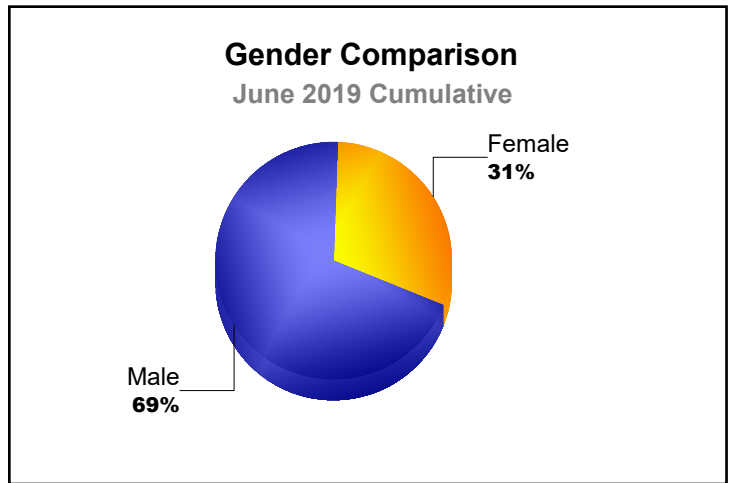

Year	New Clubs	Dropped Clubs	Gain/ Loss Clubs	New Members	Charter Members	Reinstate Members	Transfer Members	Total Member Added	Total Members Dropped	Gain/ Loss Members
2014-2015	1	-1	0	73	22	6	5	106	-121	-15
2015-2016	0	0	0	76	1	4	2	83	-75	8
2016-2017	0	-2	-2	79	1	1	1	82	-126	-44
2017-2018	1	-1	0	68	28	1	7	104	-84	20
2018-2019	0	-2	-2	29	1	4	4	38	-106	-68
Average	0	-1	-1	65	11	3	4	83	-102	-20