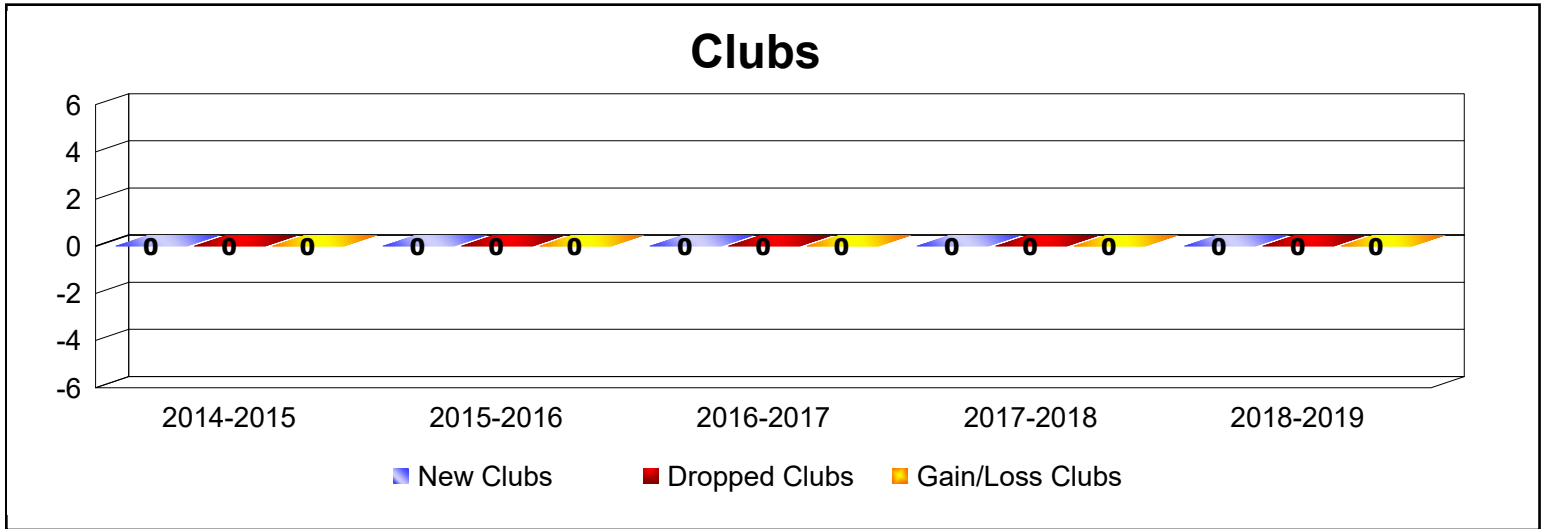

Year	New Clubs	Dropped Clubs	Gain/ Loss Clubs	New Members	Charter Members	Reinstate Members	Transfer Members	Total Member Added	Total Members Dropped	Gain/ Loss Members
2014-2015	1	-1	0	73	22	6	5	106	-121	-15
2015-2016	0	0	0	76	1	4	2	83	-75	8
2016-2017	0	-2	-2	79	1	1	1	82	-126	-44
2017-2018	1	-1	0	68	28	1	7	104	-84	20
2018-2019	0	-2	-2	29	1	4	4	38	-106	-68
Average	0	-1	-1	65	11	3	4	83	-102	-20

Year	New Clubs	Dropped Clubs	Gain/Loss Clubs	New Members	Charter Members	Reinstate Members	Transfer Members	Total Member Added	Total Members Dropped	Gain/Loss Members
2014-2015	0	0	0	53	0	13	6	72	-77	-5
2015-2016	0	0	0	47	1	3	4	55	-60	-5
2016-2017	0	0	0	35	0	3	0	38	-73	-35
2017-2018	0	0	0	48	0	4	4	56	-97	-41
2018-2019	0	0	0	31	0	3	2	36	-41	-5
Average	0	0	0	43	0	5	3	51	-70	-18

Year	New Clubs	Dropped Clubs	Gain/ Loss Clubs	New Members	Charter Members	Reinstate Members	Transfer Members	Total Member Added	Total Members Dropped	Gain/ Loss Members
2014-2015	0	0	0	32	0	2	2	36	-37	-1
2015-2016	0	0	0	35	0	2	1	38	-46	-8
2016-2017	0	0	0	45	0	3	3	51	-66	-15
2017-2018	0	0	0	53	0	5	2	60	-73	-13
2018-2019	0	0	0	47	0	2	1	50	-45	5
Average	0	0	0	42	0	3	2	47	-53	-6