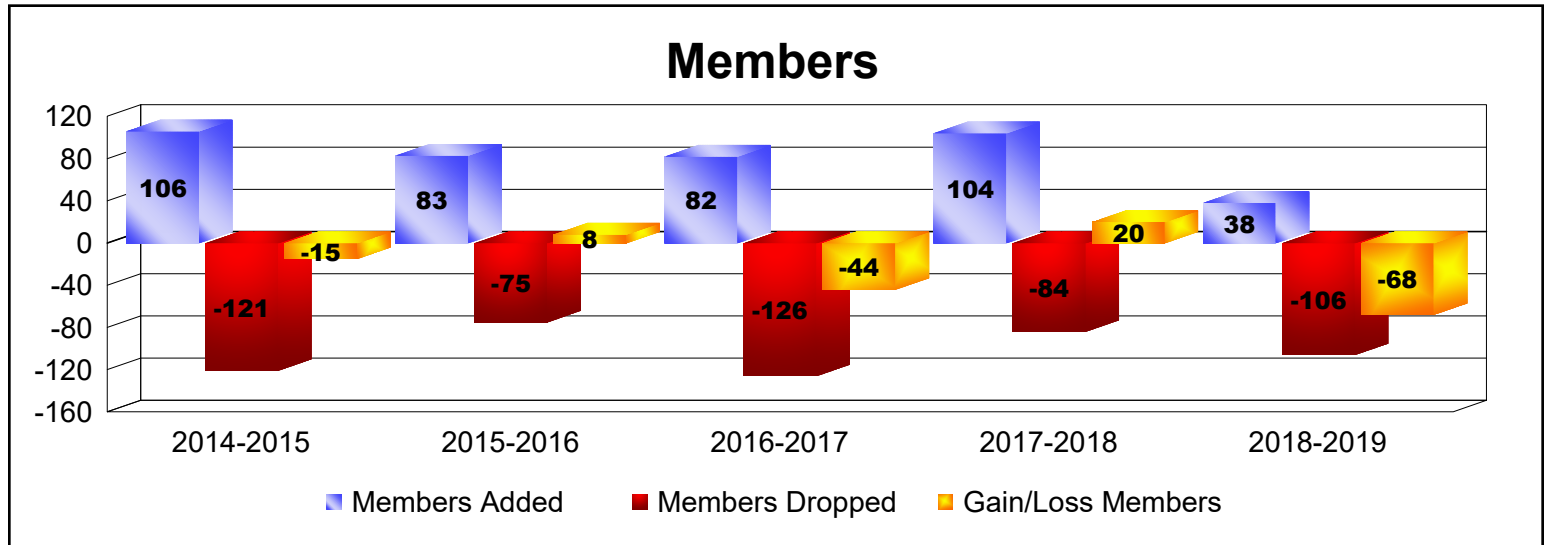

Year	New Clubs	Dropped Clubs	Gain/ Loss Clubs	New Members	Charter Members	Reinstate Members	Transfer Members	Total Member Added	Total Members Dropped	Gain/ Loss Members
2014-2015	1	-1	0	73	22	6	5	106	-121	-15
2015-2016	0	0	0	76	1	4	2	83	-75	8
2016-2017	0	-2	-2	79	1	1	1	82	-126	-44
2017-2018	1	-1	0	68	28	1	7	104	-84	20
2018-2019	0	-2	-2	29	1	4	4	38	-106	-68
Average	0	-1	-1	65	11	3	4	83	-102	-20

Year	New Clubs	Dropped Clubs	Gain/Loss Clubs	New Members	Charter Members	Reinstate Members	Transfer Members	Total Member Added	Total Members Dropped	Gain/Loss Members
2014-2015	0	0	0	53	0	13	6	72	-77	-5
2015-2016	0	0	0	47	1	3	4	55	-60	-5
2016-2017	0	0	0	35	0	3	0	38	-73	-35
2017-2018	0	0	0	48	0	4	4	56	-97	-41
2018-2019	0	0	0	31	0	3	2	36	-41	-5
Average	0	0	0	43	0	5	3	51	-70	-18

Year	New Clubs	Dropped Clubs	Gain/ Loss Clubs	New Members	Charter Members	Reinstate Members	Transfer Members	Total Member Added	Total Members Dropped	Gain/ Loss Members
2014-2015	0	0	0	32	0	2	2	36	-37	-1
2015-2016	0	0	0	35	0	2	1	38	-46	-8
2016-2017	0	0	0	45	0	3	3	51	-66	-15
2017-2018	0	0	0	53	0	5	2	60	-73	-13
2018-2019	0	0	0	47	0	2	1	50	-45	5
Average	0	0	0	42	0	3	2	47	-53	-6