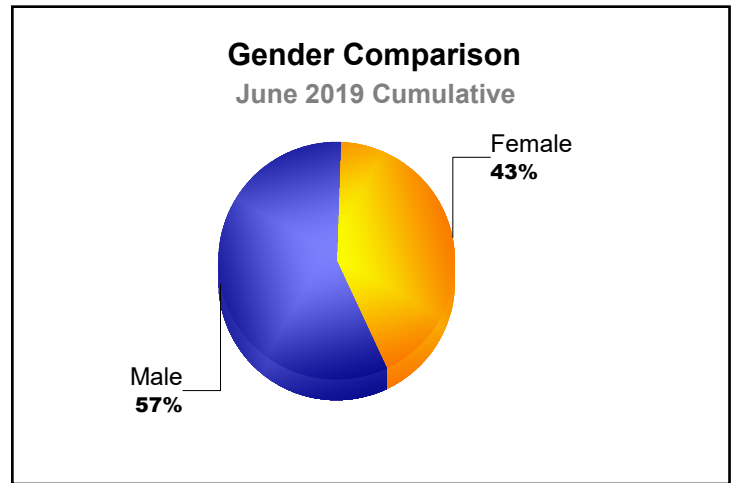

Year	New Clubs	Dropped Clubs	Gain/Loss Clubs	New Members	Charter Members	Reinstate Members	Transfer Members	Total Member Added	Total Members Dropped	Gain/Loss Members
2014-2015	0	0	0	53	0	13	6	72	-77	-5
2015-2016	0	0	0	47	1	3	4	55	-60	-5
2016-2017	0	0	0	35	0	3	0	38	-73	-35
2017-2018	0	0	0	48	0	4	4	56	-97	-41
2018-2019	0	0	0	31	0	3	2	36	-41	-5
Average	0	0	0	43	0	5	3	51	-70	-18